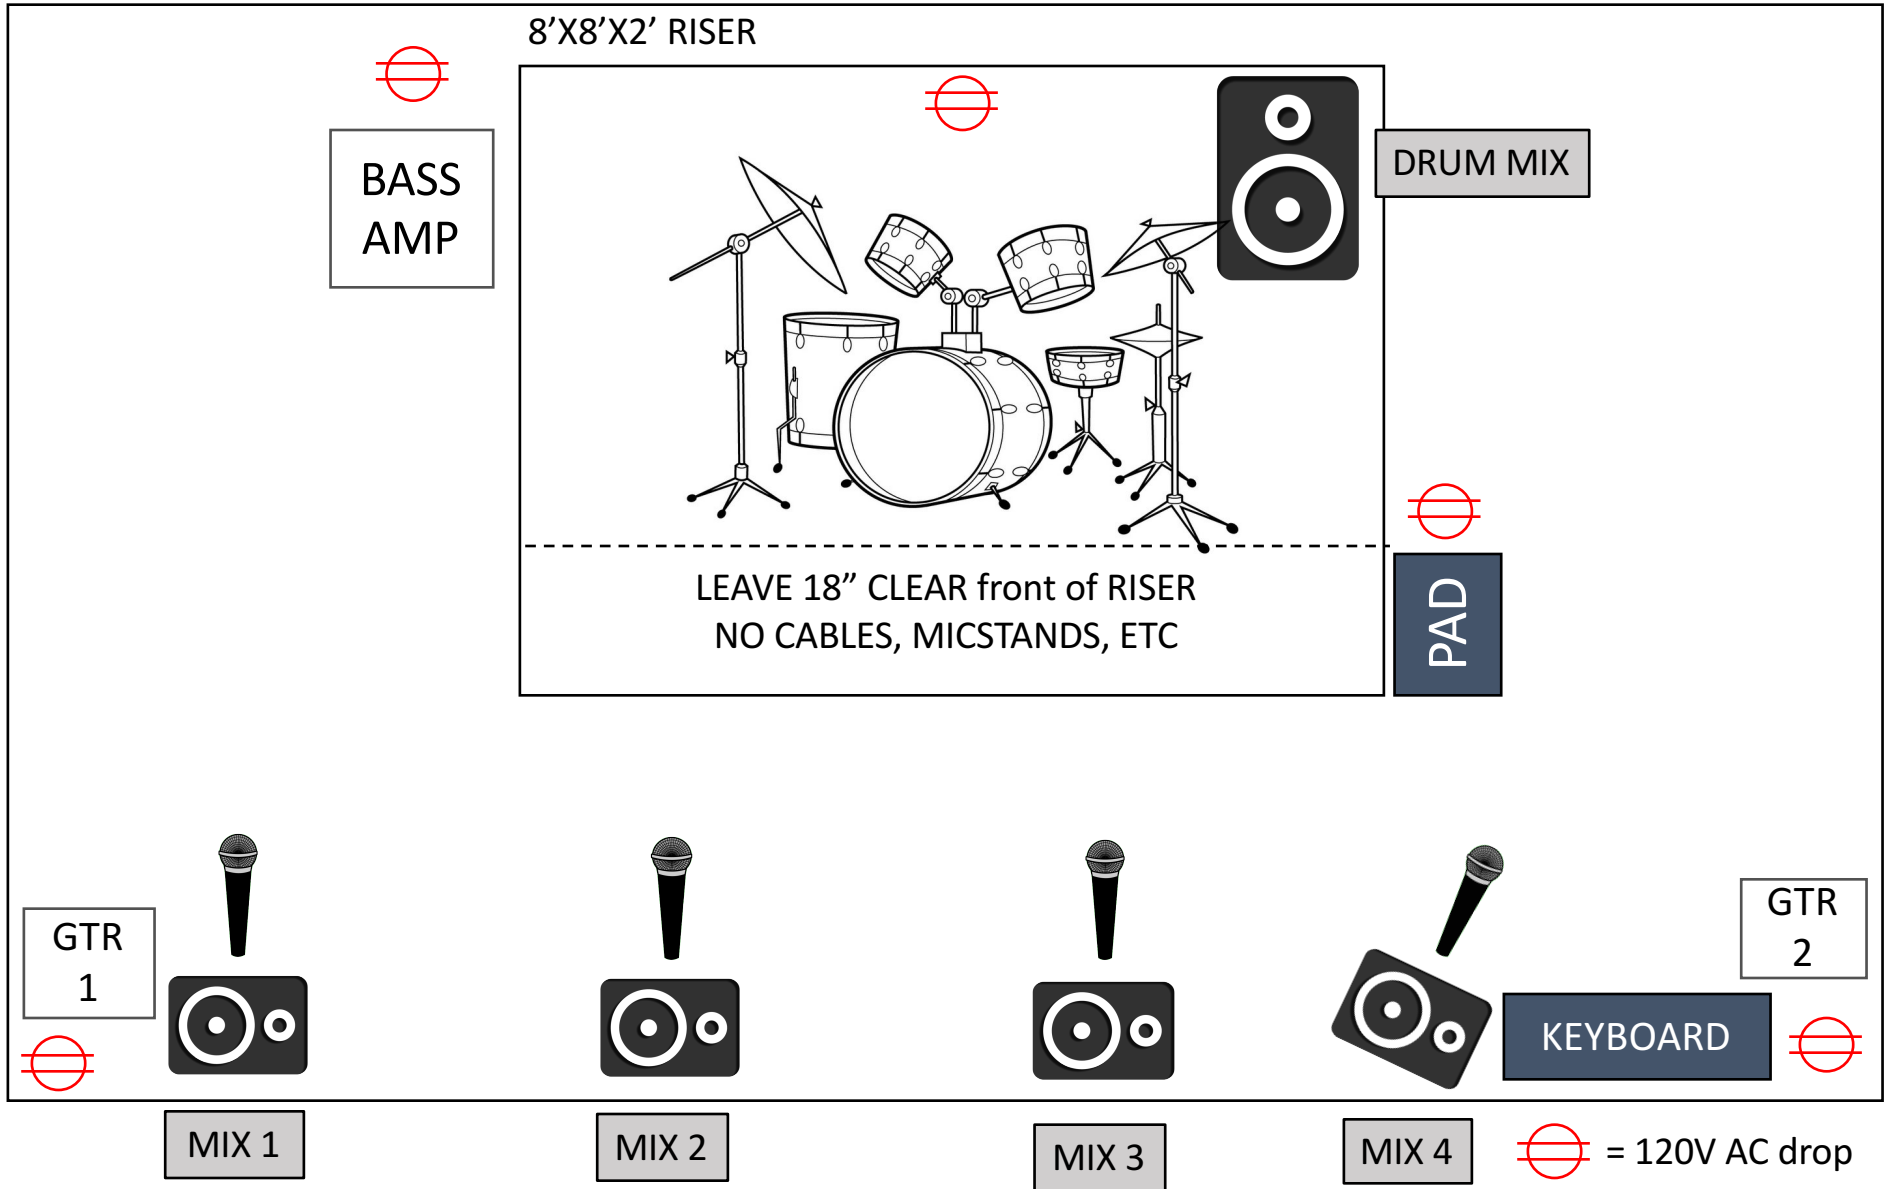

# SWITCH ENTERTAINMENT (4 PC) STAGE PLOT

# SWITCH ENTERTAINMENT (4 PC) INPUT LIST

<b>CHANNEL</b>	<b>INSTRUMENT</b>	<b>PREFERRED MIC</b>	
1	KICK	SHURE BETA 91A	
2	SNARE	SM-57	
3	HI HAT	SM-81	
4	10" TOM	SM-57	
5	12" TOM	SM-57	
6	14" TOM	421	
7	16" TOM	421	
8	<b>RIDE</b>	SM-81	
9	S.R. OVER HEAD	451 or SM-91	
10	S.L. OVER HEAD	451 or SM-91	
11	BASS	D.I.	
12	GTR 1 - L	XLR – direct from pedal	
13	GTR 1 - R	XLR – direct from pedal	
14	GTR 2 - L	XLR – direct from pedal	
15	GTR 2 - R	XLR – direct from pedal	
16	KEYBOARD	D.I. - LEFT	
17	KEYBOARD	D.I. - RIGHT	
18	SAMPLER PAD	D.I. - MONO	
19	VOCAL – MIX 1	Wired	
20	VOCAL – MIX 2	WIRELESS	
21	VOCAL – MIX 3	Wired	
22			
23			
24			

# SWITCH ENTERTAINMENT (5 PC) STAGE PLOT

# SWITCH ENTERTAINMENT (5 PC) INPUT LIST

<b>CHANNEL</b>	<b>INSTRUMENT</b>	<b>PREFERRED MIC</b>	
1	KICK	SHURE BETA 91A	
2	SNARE	SM-57	
3	HI HAT	SM-81	
4	10" TOM	SM-57	
5	12" TOM	SM-57	
6	14" TOM	421	
7	16" TOM	421	
8	<b>RIDE</b>	SM-81	
9	S.R. OVER HEAD	451 or SM-91	
10	S.L. OVER HEAD	451 or SM-91	
11	BASS	D.I.	
12	GTR 1 - L	XLR – direct from pedal	
13	GTR 1 - R	XLR – direct from pedal	
14	GTR 2 - L	XLR – direct from pedal	
15	GTR 2 - R	XLR – direct from pedal	
16	KEYBOARD	D.I. - LEFT	
17	KEYBOARD	D.I. - RIGHT	
18	SAMPLER PAD	D.I. - MONO	
19	VOCAL – MIX 1	Wired	
20	VOCAL – MIX 2	WIRELESS	
21	VOCAL – MIX 3	WIRELESS	
22	VOCAL – MIX 4	Wired	
23			
24			