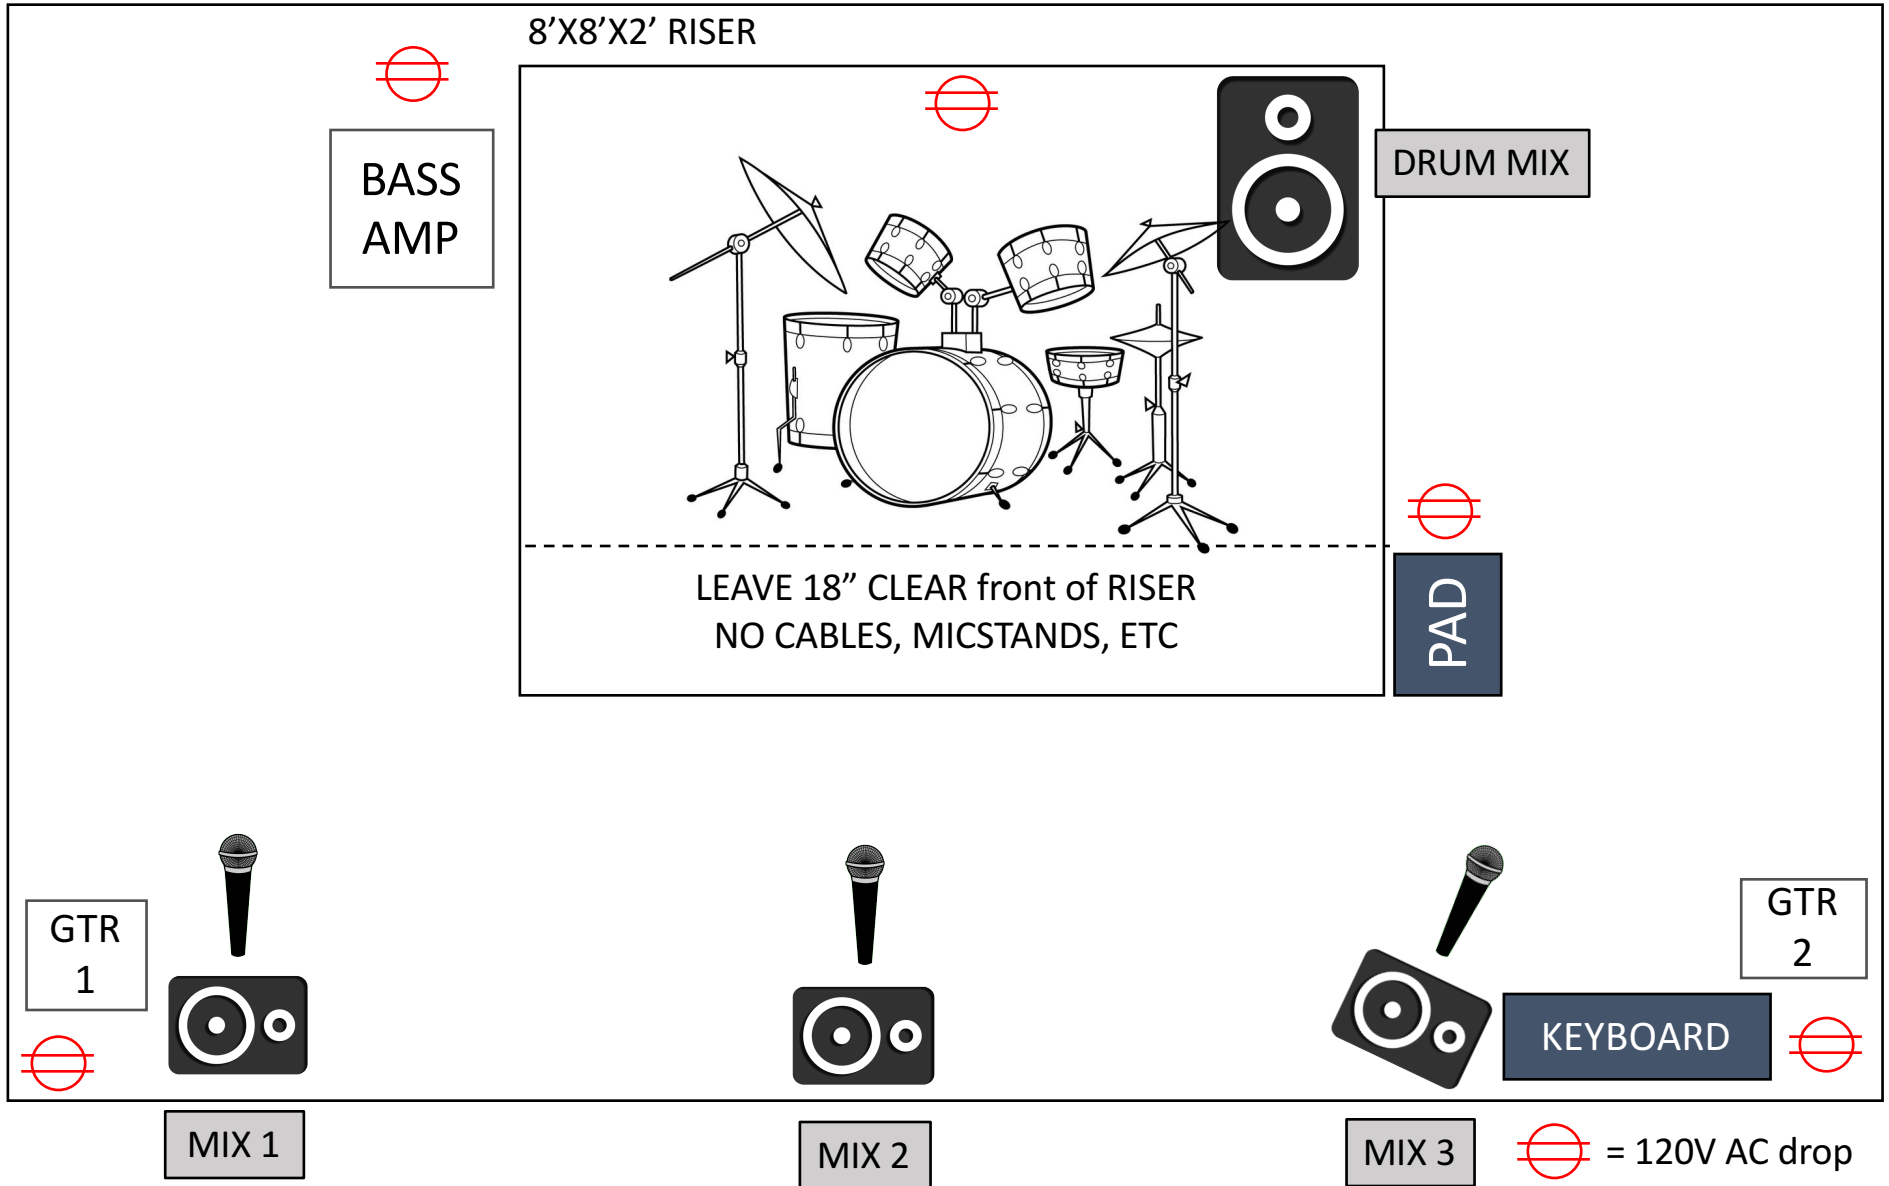

# SWITCH ENTERTAINMENT (4 PC) STAGE PLOT

# SWITCH ENTERTAINMENT (4 PC) INPUT LIST

<b>CHANNEL</b>	<b>INSTRUMENT</b>	<b>PREFERRED MIC</b>	
1	KICK	SHURE BETA 91A	
2	SNARE	SM-57	
3	HI HAT	SM-81	
4	10" TOM	SM-57	
5	12" TOM	SM-57	
6	14" TOM	421	
7	16" TOM	421	
8	<b>RIDE</b>	SM-81	
9	S.R. OVER HEAD	451 or SM-91	
10	S.L. OVER HEAD	451 or SM-91	
11	BASS	D.I.	
12	GTR 1 - L	XLR – direct from pedal	
13	GTR 1 - R	XLR – direct from pedal	
14	GTR 2 - L	XLR – direct from pedal	
15	GTR 2 - R	XLR – direct from pedal	
16	KEYBOARD	D.I. - LEFT	
17	KEYBOARD	D.I. - RIGHT	
18	SAMPLER PAD	D.I. - MONO	
19	VOCAL – MIX 1	Wired	
20	VOCAL – MIX 2	WIRELESS	
21	VOCAL – MIX 3	Wired	
22			
23			
24			

# SWITCH ENTERTAINMENT (5 PC) STAGE PLOT

# SWITCH ENTERTAINMENT (5 PC) INPUT LIST

<b>CHANNEL</b>	<b>INSTRUMENT</b>	<b>PREFERRED MIC</b>	
1	KICK	SHURE BETA 91A	
2	SNARE	SM-57	
3	HI HAT	SM-81	
4	10" TOM	SM-57	
5	12" TOM	SM-57	
6	14" TOM	421	
7	16" TOM	421	
8	<b>RIDE</b>	SM-81	
9	S.R. OVER HEAD	451 or SM-91	
10	S.L. OVER HEAD	451 or SM-91	
11	BASS	D.I.	
12	GTR 1 - L	XLR – direct from pedal	
13	GTR 1 - R	XLR – direct from pedal	
14	GTR 2 - L	XLR – direct from pedal	
15	GTR 2 - R	XLR – direct from pedal	
16	KEYBOARD	D.I. - LEFT	
17	KEYBOARD	D.I. - RIGHT	
18	SAMPLER PAD	D.I. - MONO	
19	VOCAL – MIX 1	Wired	
20	VOCAL – MIX 2	WIRELESS	
21	VOCAL – MIX 3	WIRELESS	
22	VOCAL – MIX 4	Wired	
23			
24			