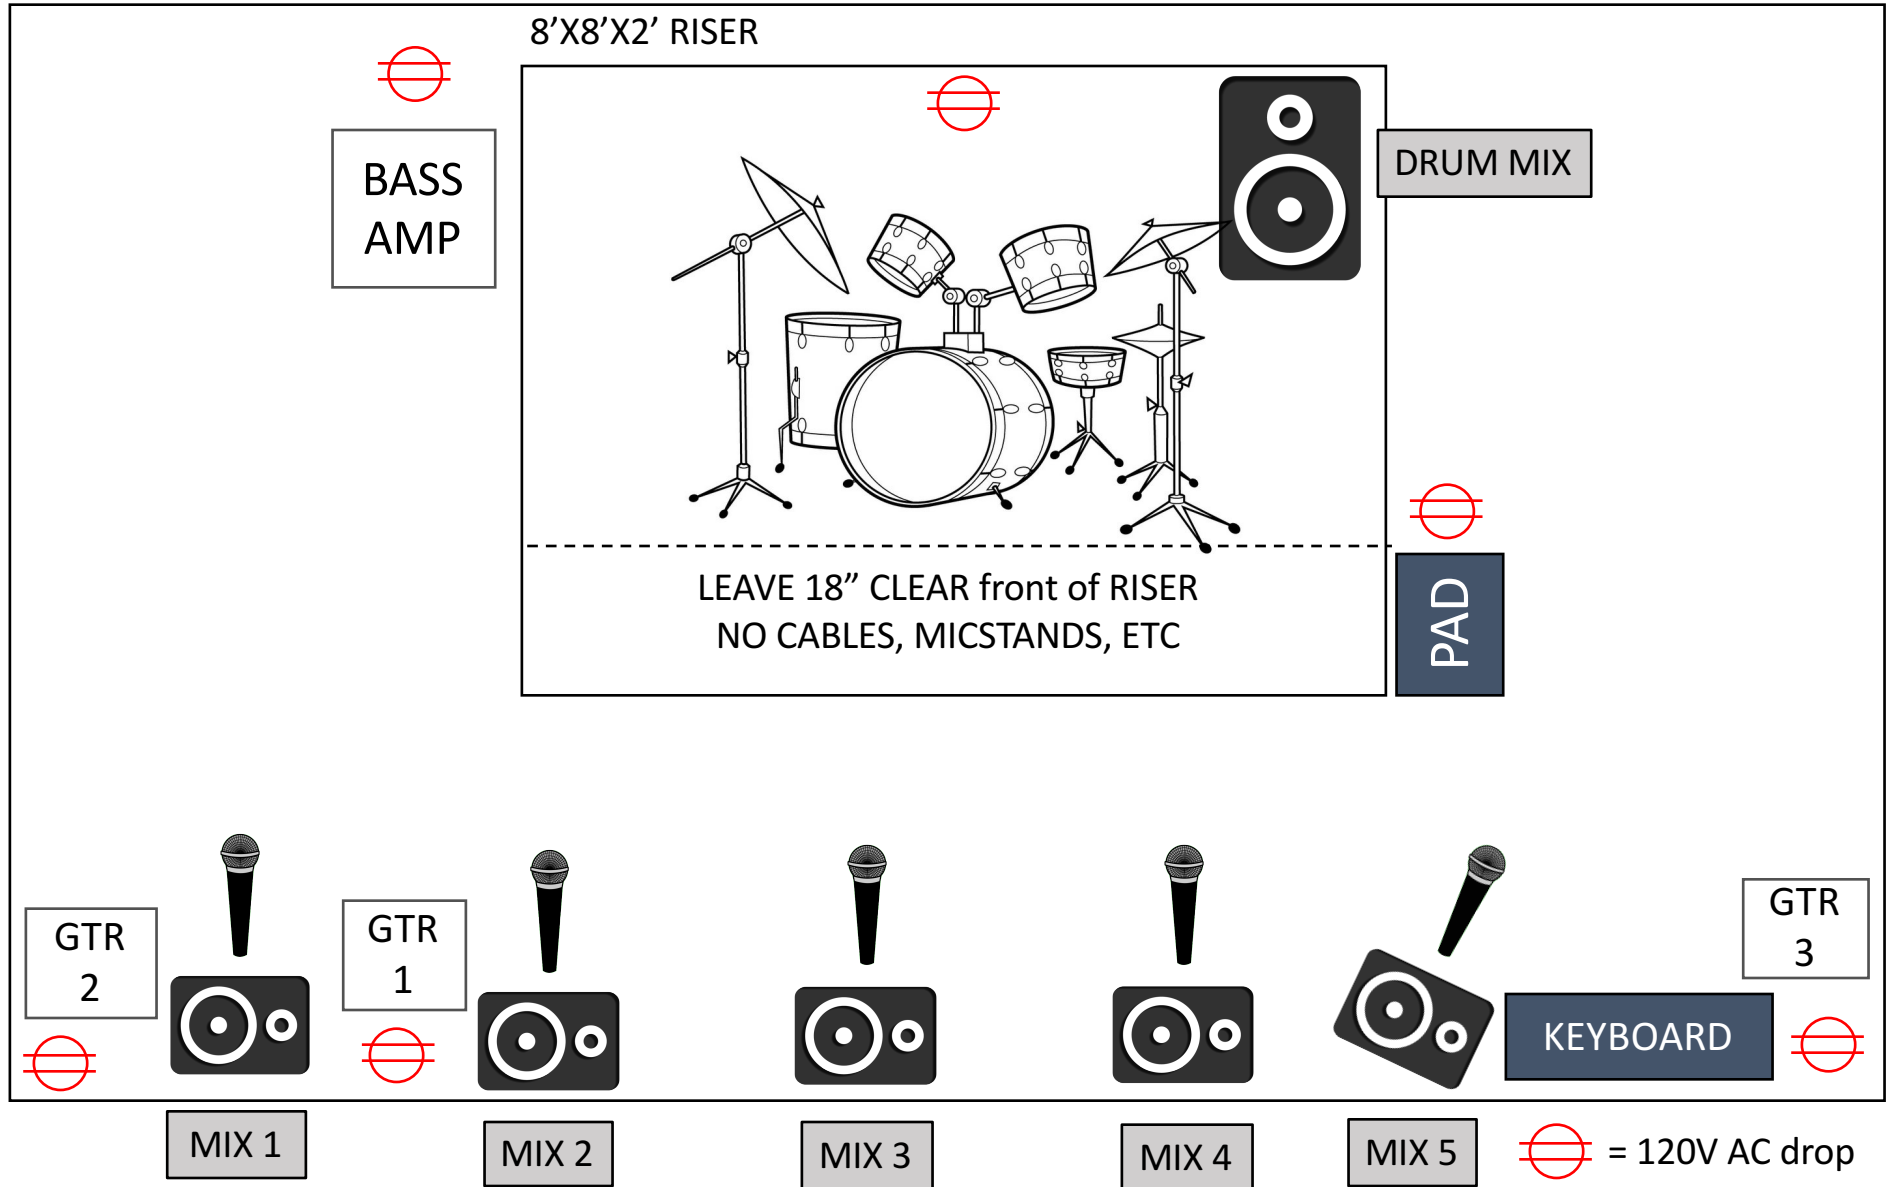

# SWITCH ENTERTAINMENT (4 PC) INPUT LIST

<b>CHANNEL</b>	<b>INSTRUMENT</b>	<b>PREFERRED MIC</b>	
1	KICK	SHURE BETA 91A	
2	SNARE	SM-57	
3	HI HAT	SM-81	
4	10" TOM	SM-57	
5	12" TOM	SM-57	
6	14" TOM	421	
7	16" TOM	421	
8	<b>RIDE</b>	SM-81	
9	S.R. OVER HEAD	451 or SM-91	
10	S.L. OVER HEAD	451 or SM-91	
11	BASS	D.I.	
12	GTR 1 - L	XLR – direct from pedal	
13	GTR 1 - R	XLR – direct from pedal	
14	GTR 2 - L	XLR – direct from pedal	
15	GTR 2 - R	XLR – direct from pedal	
16	KEYBOARD	D.I. - LEFT	
17	KEYBOARD	D.I. - RIGHT	
18	SAMPLER PAD	D.I. - MONO	
19	VOCAL – MIX 1	Wired	
20	VOCAL – MIX 2	WIRELESS	
21	VOCAL – MIX 3	Wired	
22			
23			
24			

# SWITCH ENTERTAINMENT (5 PC) STAGE PLOT

# SWITCH ENTERTAINMENT (5 PC) INPUT LIST

<b>CHANNEL</b>	<b>INSTRUMENT</b>	<b>PREFERRED MIC</b>	
1	KICK	SHURE BETA 91A	
2	SNARE	SM-57	
3	HI HAT	SM-81	
4	10" TOM	SM-57	
5	12" TOM	SM-57	
6	14" TOM	421	
7	16" TOM	421	
8	<b>RIDE</b>	SM-81	
9	S.R. OVER HEAD	451 or SM-91	
10	S.L. OVER HEAD	451 or SM-91	
11	BASS	D.I.	
12	GTR 1 - L	XLR – direct from pedal	
13	GTR 1 - R	XLR – direct from pedal	
14	GTR 2 - L	XLR – direct from pedal	
15	GTR 2 - R	XLR – direct from pedal	
16	KEYBOARD	D.I. - LEFT	
17	KEYBOARD	D.I. - RIGHT	
18	SAMPLER PAD	D.I. - MONO	
19	VOCAL – MIX 1	Wired	
20	VOCAL – MIX 2	WIRELESS	
21	VOCAL – MIX 3	WIRELESS	
22	VOCAL – MIX 4	Wired	
23			
24			

# SWITCH ENTERTAINMENT (6 PC) STAGE PLOT